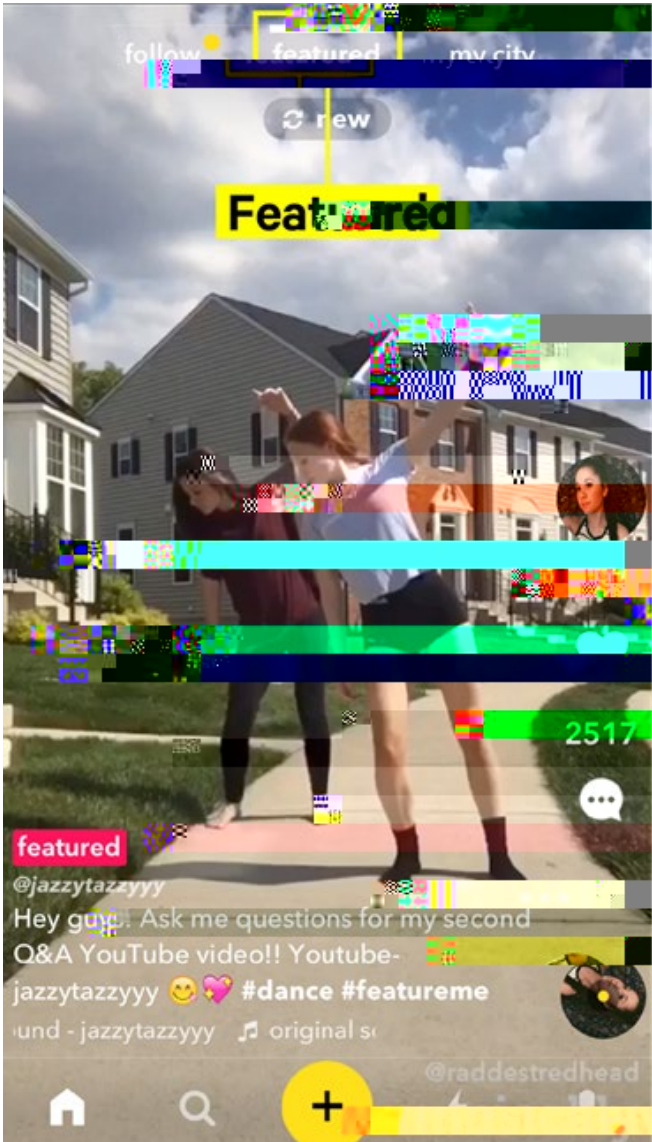

Safe on Social Guide to

safeonsocial.com

Contents

"THE SERVICE IS NOT FOR PERSONS UNDER THE AGE OF 13 OR FOR ANY USERS PREVIOUSLY SUSPENDED OR REMOVED FROM THE SERVICE BY MUSICAL.Y. IF YOU ARE UNDER 13 YEARS OF AGE, YOU MUST NOT USE OR ACCESS THE SERVICE AT ANY TIME OR IN ANY MANNER.

turn on post notification

share profile...

block this user

report abuser

cancel

False Profiles